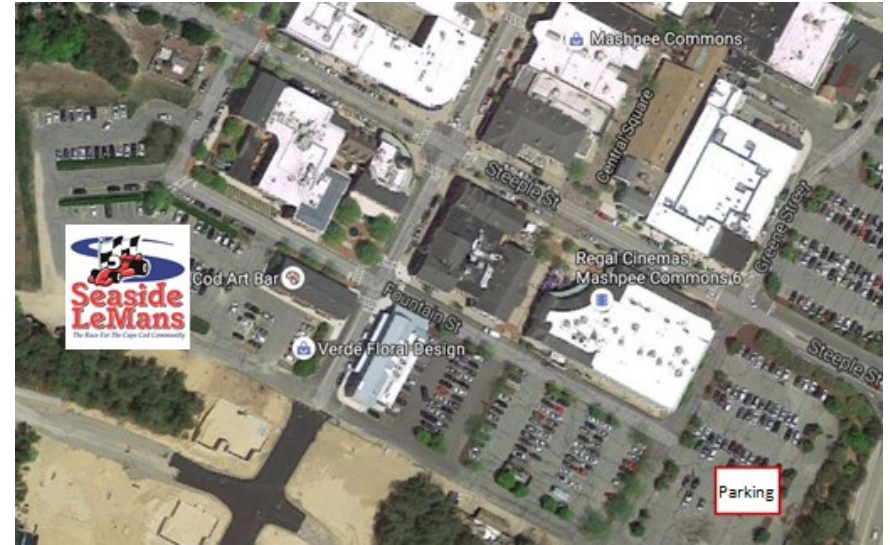

Seaside Le Mans Cape Cod Healthcare Race

Track Map and Parking Instructions

Cape Cod Healthcare Racers:
Please park in the lot near Regal Cinemas
at the corner of Fountain Street and Greene Street
within Mashpee Commons